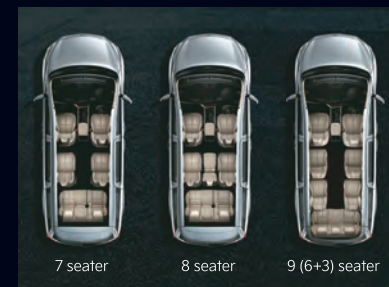

Carnival

Extravagant by Design

Movement that inspires

Dual Touchscreen Rear Seat Entertainment System 25.65 cm (10.1")

Settle into the lap of luxury and enjoy the show to your heart's content.

VIP Seats with Premium Nappa Leather

The soft, full-grain, premium quality leather along with leg support of VIP seats, offer ultimate comfort.

Smart Pure Air Purifier

The on-board air purifying system keeps the cabin air unaffected by the pollution outside.

Tri Zone Automatic Temperature Control

Every row is assured of absolute comfort, thanks to independent controls for temperature and airflow.

Harman Kardon Premium Sound System

Let the premium 8-speaker sound system immerse you in an extravagant surround experience.

Seat Configuration

Kia Carnival gets a variety of seating options – from 7 seats, 8 seats, all the way to 9 seats, for families of all sizes.

Extravagance for every passenger

Just because you are in the last row doesn't mean that your comfort comes last. It is with this philosophy that the 3-row seating in the Kia Carnival has been designed. The result is extravagant comfort & luxurious experience from the front to the back.