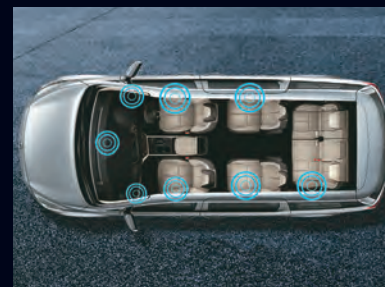

The soft, full-grain, premium quality leather along with leg support of VIP seats, offer ultimate comfort.

Smart Pure Air Purifier

The on-board air purifying system keeps the cabin air unaffected by the pollution outside.

Tri Zone Automatic Temperature Control

Every row is assured of absolute comfort, thanks to independent controls for temperature and airflow.

Harman Kardon Premium Sound System

Let the premium 8-speaker sound system immerse you in an extravagant surround experience.