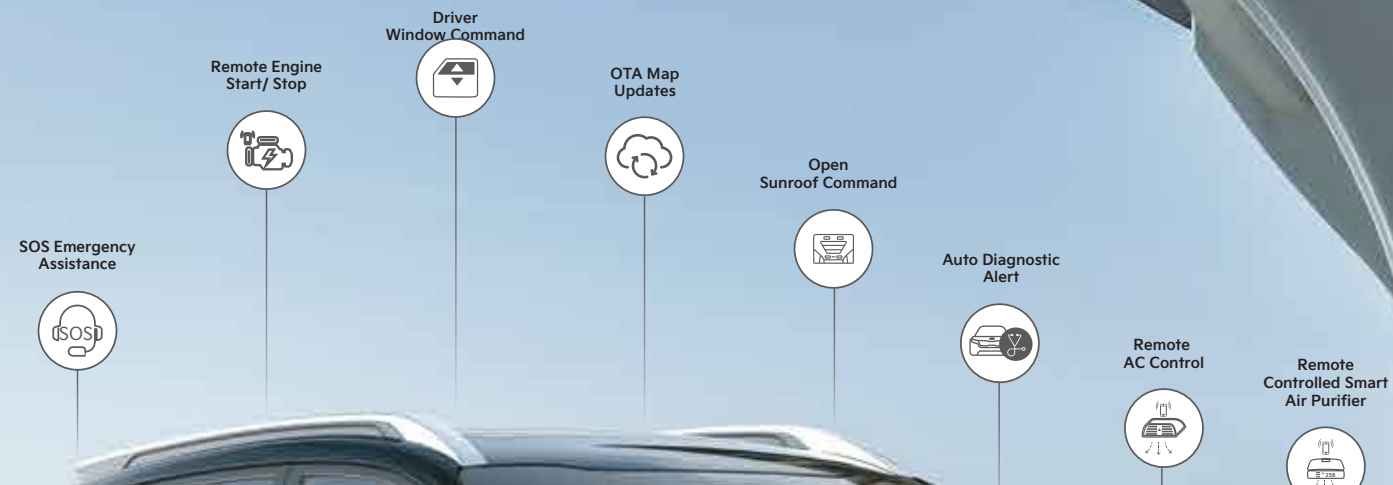

Torque
115 Nm/ 4 200 rpm

5 Speed MT

DUAL TRIM CONCEPT

FIRST-IN-SEGMENT

The GT line with its sporty, youthful design and innovative features, appeals to the 'young at heart' consumers

The Tech line with its premium looks, appeals more to the 'comfort and technology' seeking consumer

The most evolved connected car technology

The new Sonet enamours you with its muscular presence. But what makes it wilder is its advanced connectivity system. Presenting Kia Connect with 58 smart features, it's the latest addition to a world of inspiring technology. Connect and let tech do the roaring.

KIA CONNECT CONTROLLED SMART PURE AIR PURIFIER*

Fights against virus and bacteria while monitoring AQI status

VOICE CONTROLLED SMART SUNROOF AND DRIVER WINDOW

FIRST-IN-SEGMENT
Adds a new dimension to your driving experience

THE MAGIC OF 5

Navigation

Enjoy comfortable commuting with LIVE traffic updates, LIVE tracking and other features.

Remote Control

Start and stop the engine, control the AC, lock and unlock or even check vehicle status remotely.